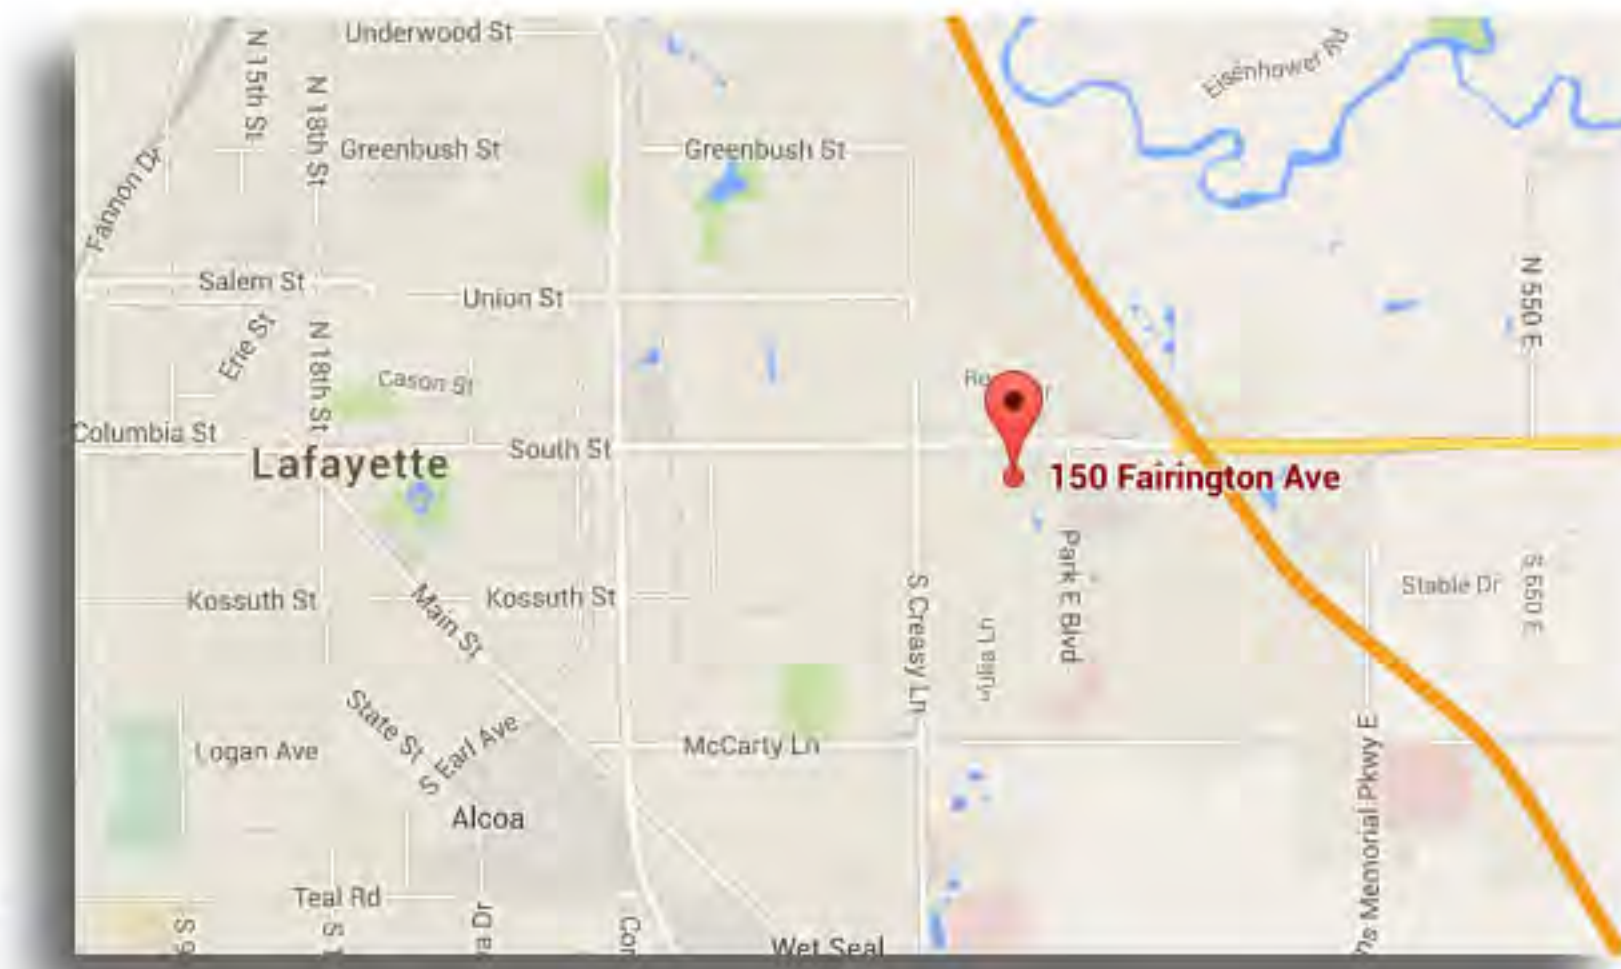

## Directions

- ½ mile from Interstate I-65 Exit 172, then west on South Street (ST RD 26)
- (5) miles from Purdue University
- (68) miles to Indianapolis International Airport
- (140) miles from Chicago-O’Hare International Airport