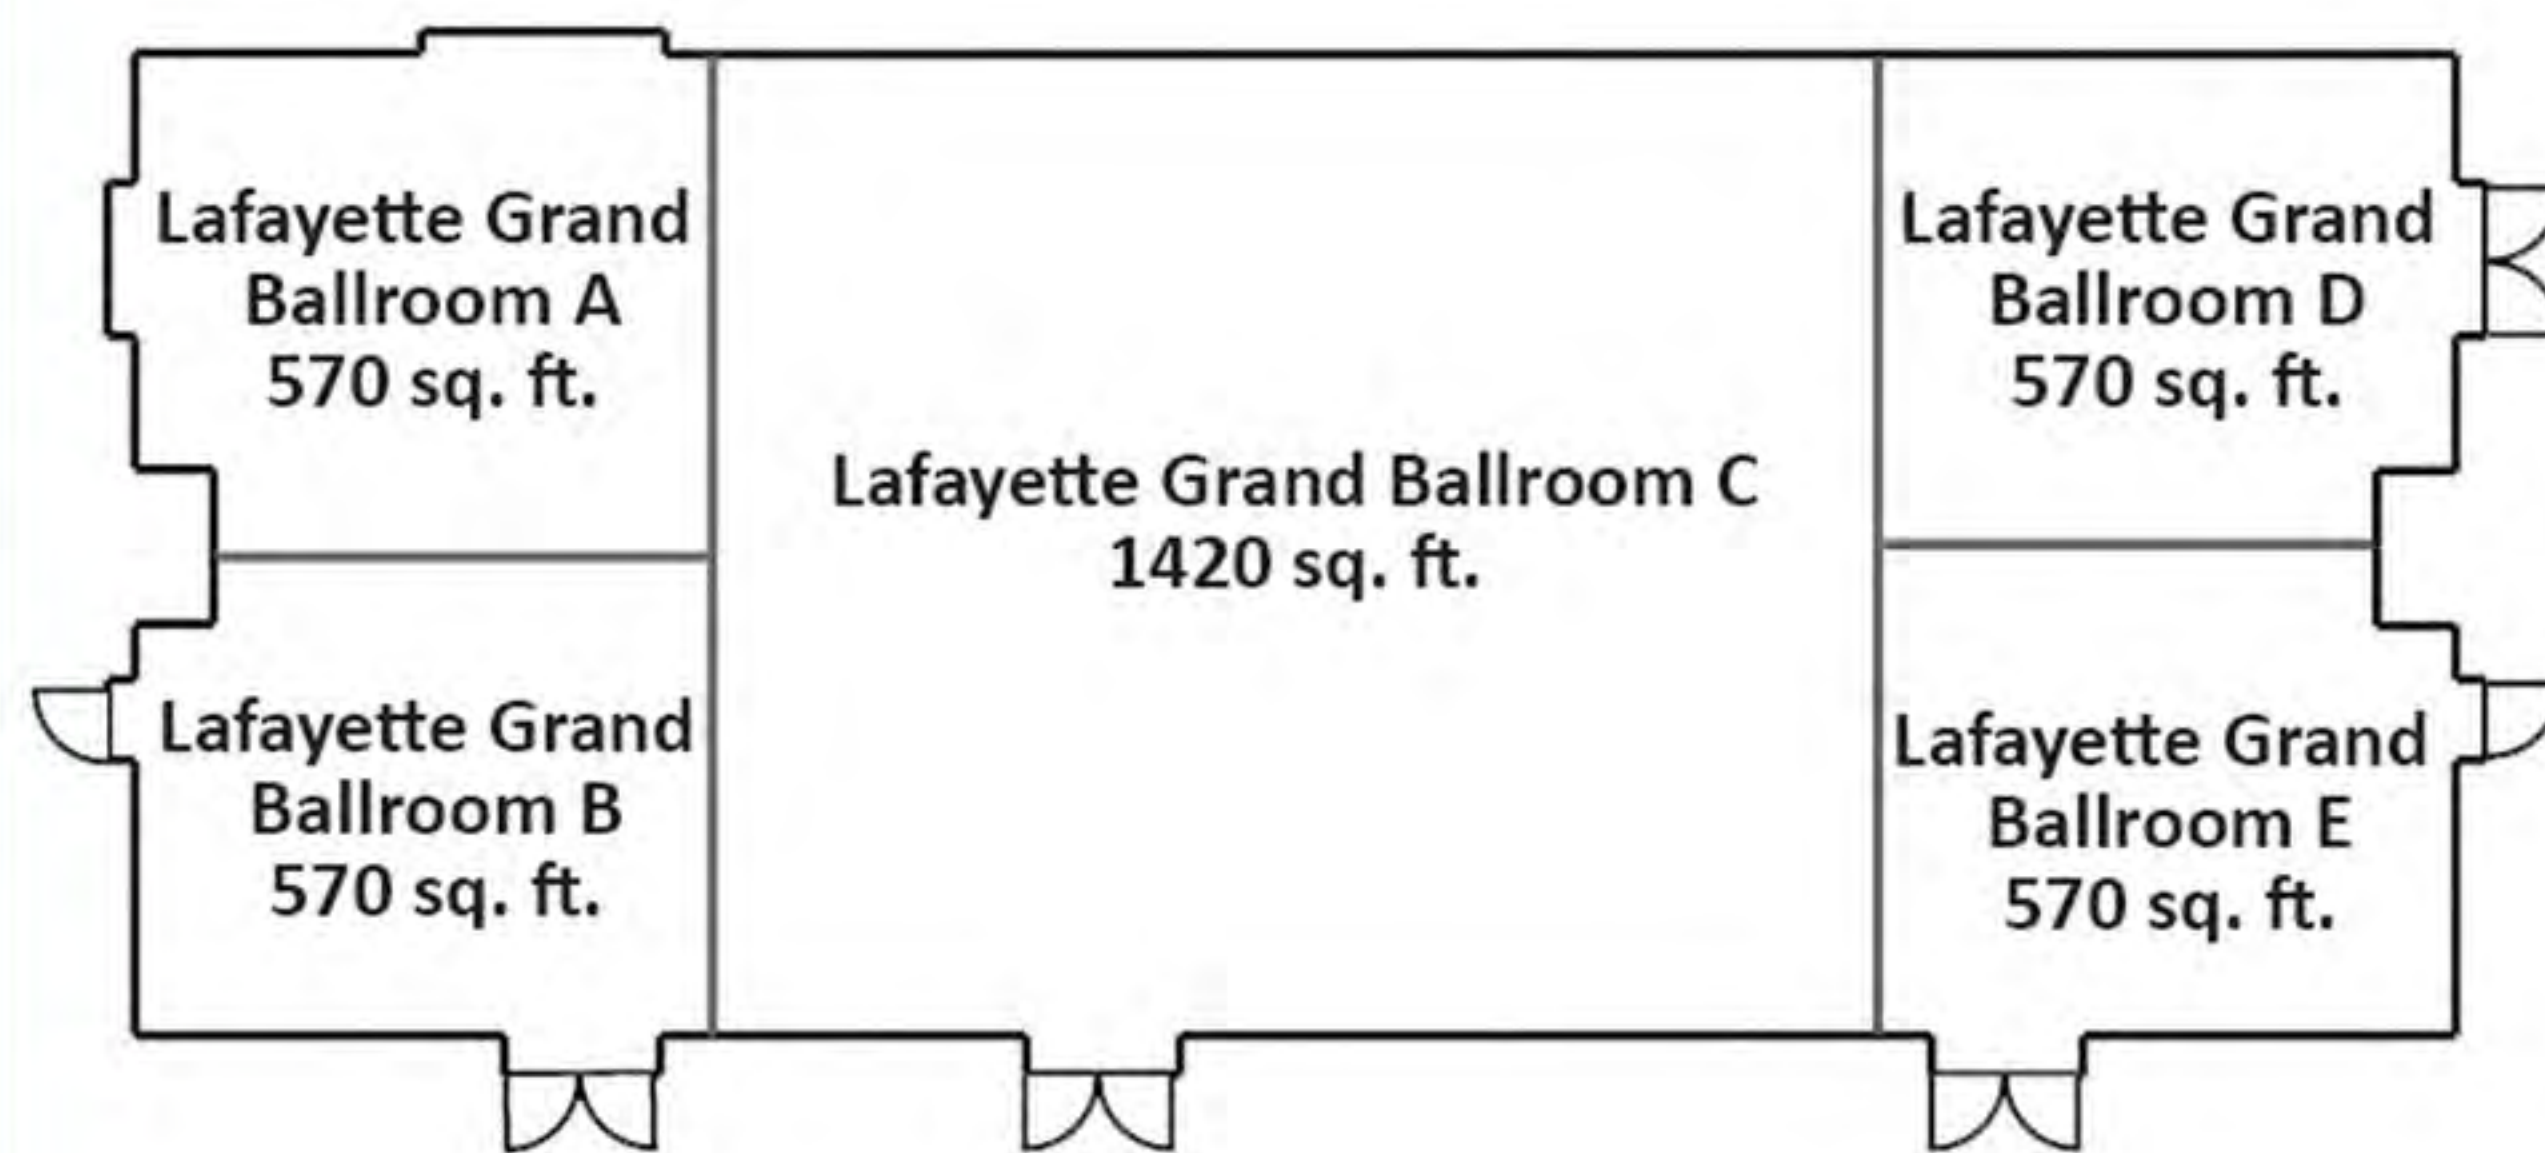

Room Name	Size	Square Footage	Ceiling	Cocktail	Banquet
Lafayette Grand Ballroom	40x94	3700	14	450	308
Lafayette Grand Ballroom A	20x29	570	14	71	47
Lafayette Grand Ballroom B	20x29	570	14	71	47
Lafayette Grand Ballroom A/B	40x29	1140	14	142	95
Lafayette Grand Ballroom C	40x36	1420	14	177	118
Lafayette Grand Ballroom D	20x29	570	14	71	47
Lafayette Grand Ballroom E	20x29	570	14	71	47
Lafayette Grand Ballroom D/E	40x29	1140	14	142	95
Wabash Room A/B	17.6x48	854	8	106	70
Wabash Room A	17.6x24	427	8	53	35
Wabash Room B	17.6x24	427	8	53	35
Pre-function Space	63x16	2700	N/A	319	N/A
Boilermaker Room	29x26.6	780	8	85	50
Patio A	100x16	1600	N/A	200	133
Patio B	120x45	5400	N/A	675	450
Patio C	20x50	1152	N/A	N/A	16